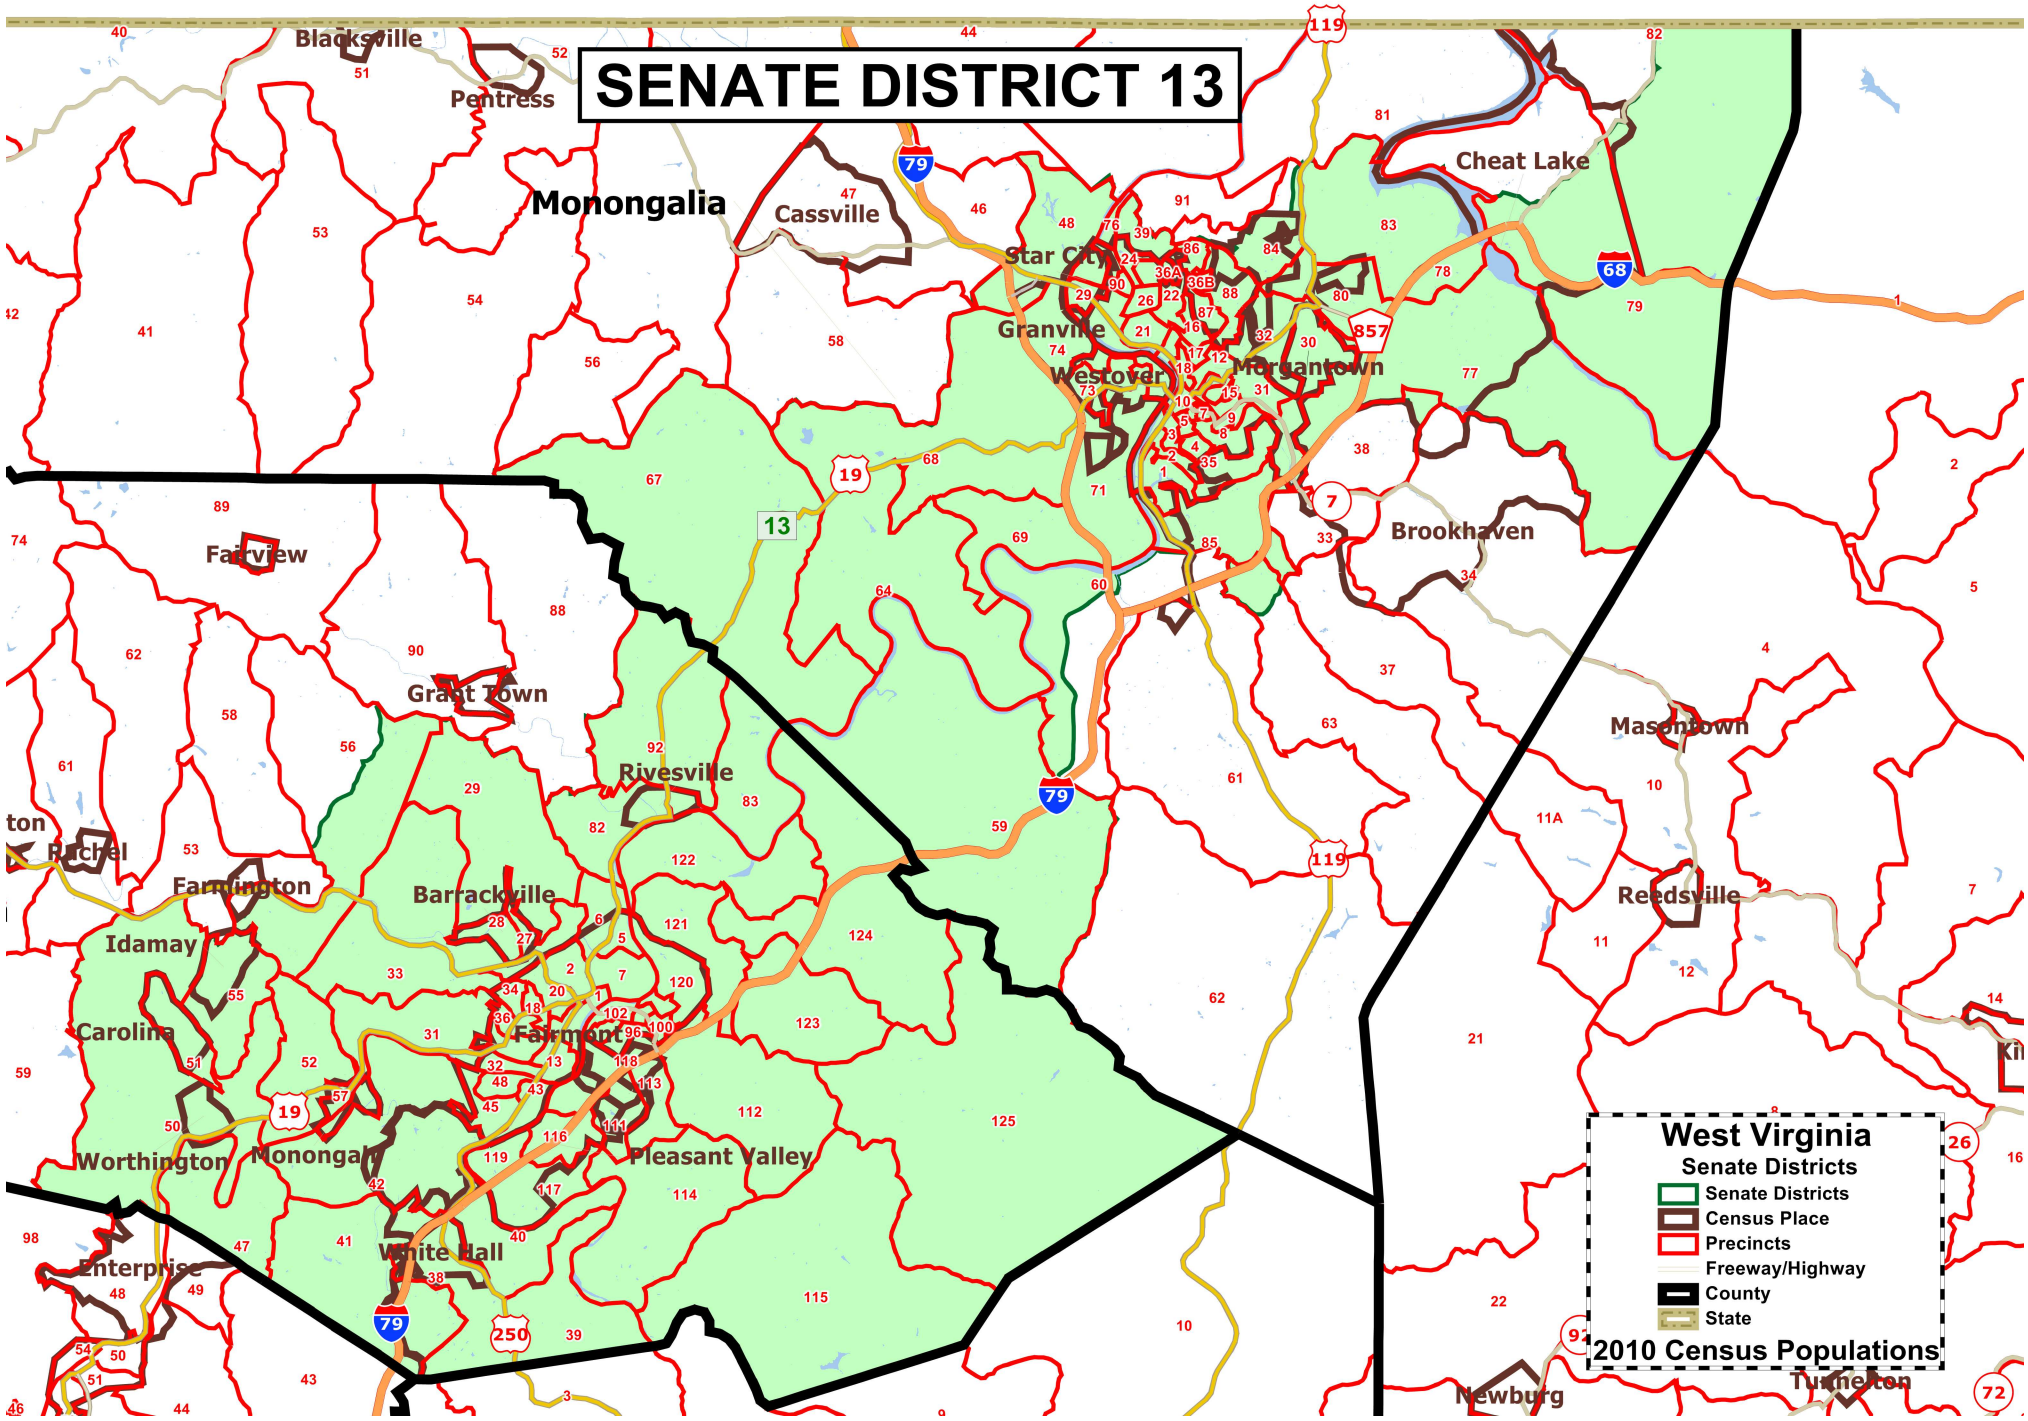

SENATE DISTRICT 13

West Virginia
Senate Districts

- Senate Districts
- Census Place
- Precincts
- Freeway/Highway
- County
- State

2010 Census Populations